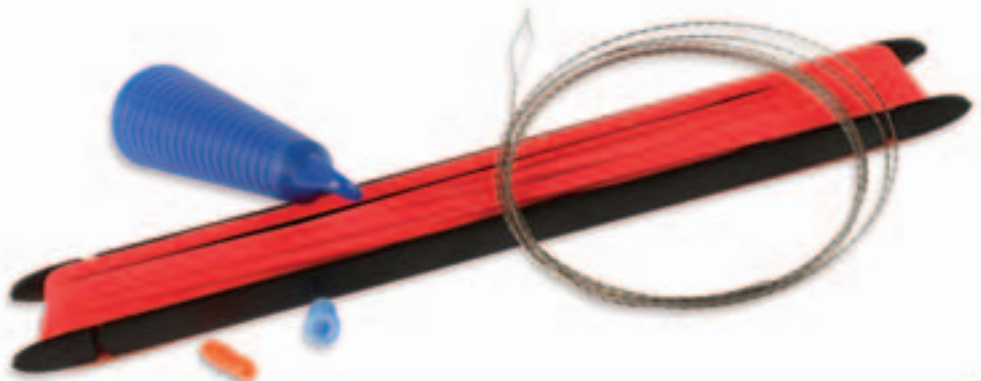

SYSTEM POLE BUNGS

The ultimate pole bungs. The two sizes cover all elastic options from ultra fine Number 1 elastic through the top section, to Number 20 through power top three kits. A bayonet style locking mechanism on the extraction rod allows the bung to be removed easily and eliminates the problem of nylon tags hindering the location of sections when shipping up. The patented device on the Deluxe Bung allows elastic to be tensioned quickly and efficiently making them ideal for carp fishing where you can start with a soft tension and increase it if you're bagging!

POLE ELASTIC KITS

Complete kit for elasticating poles in four sizes. Each kit contains the correct size pole bung, external bush, elastic connector, high visibility elastic and diamond eye threader.

Available in 4 sizes.

R9020	Light No4
R9019	Med No6
R2702	Carp No10
R2703	Mega Carp No14

POLE ELASTIC

Fox Match pole elastic is manufactured from 100% natural latex which gives it a better balance over a wider temperature range, a high rate of stretch and a faster recovery rate. This makes playing fish quicker and smoother. Coded in bright fluorescent colours for high visibility in all conditions and self-lubricating due to internal silicone treatment. Supplied in super value twin packs that includes 6 metres.

R7400	No.1
R7401	No.2
R7402	No.3
R7403	No.4
R7404	No.5
R7405	No.6
R7406	No.8
R7407	No.10
R7408	No.12
R7409	No.14
R7410	No.16

FLURO CARP POLE ELASTIC

Fox Match Fluro Carp Elastic has a hollow inner core and is manufactured from 100% natural latex. The special production process and natural materials used in the construction create an extremely high stretch ratio. Due to its soft nature, Fox Match Fluro Carp Elastic can be used with lower diameter lines than the equivalent strength standard elastic, making it ideal for mixed fisheries. Fluro Carp Elastic has power in abundance ensuring that even the largest fish are beaten with ease. Available in sizes 6-8, 10-12 and 14-18.