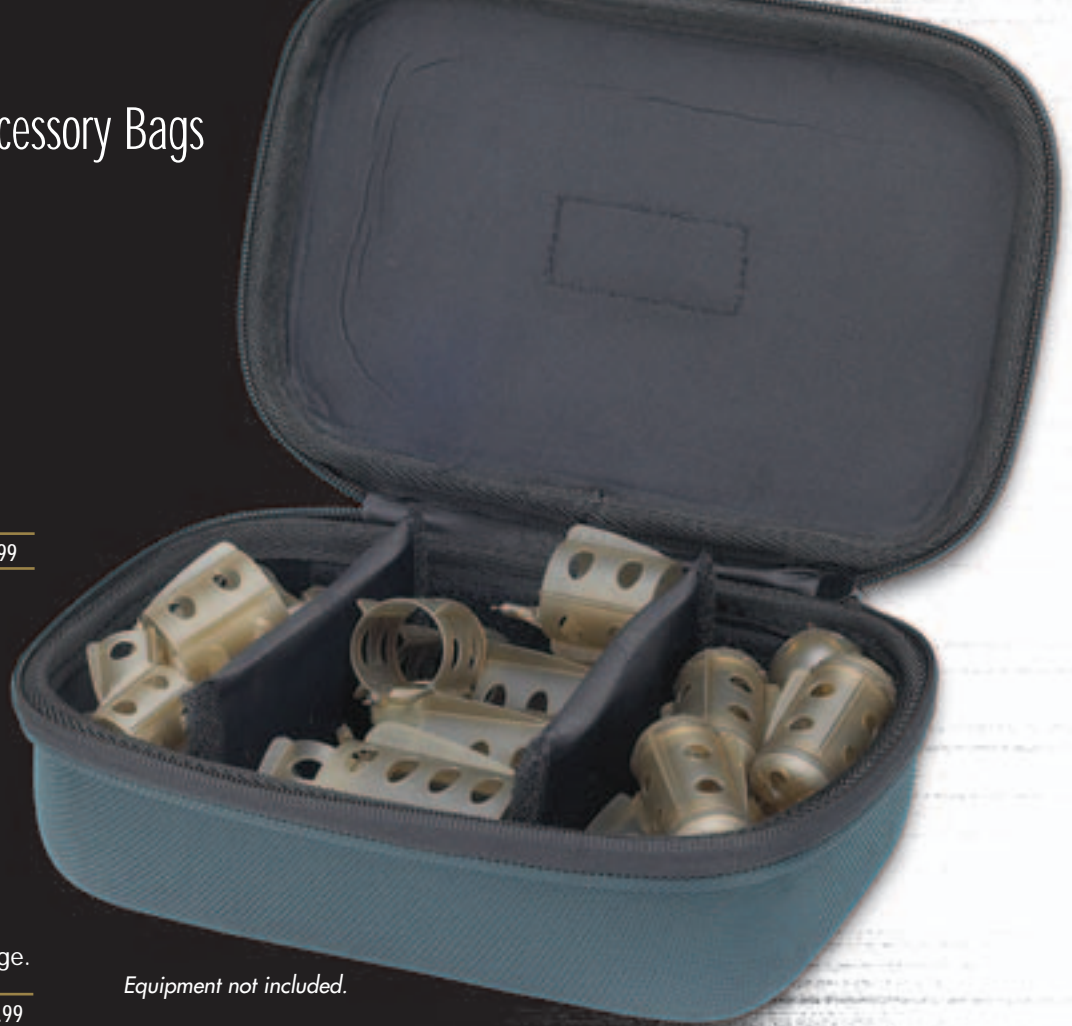

temperature more stable. Complete with a pair of foam grip handles and an adjustable carry strap, each end has a webbed pocket internally and externally for extra storage and the front has a handy zipped pocket. Identical to the Elite Large Cool Bag but smaller in size, the Elite Medium Cool Bag will accommodate two Fox 2.2 pint bait boxes with room to spare for other baits.

ELITE RIGID FEEDER AND BITS BAG

Small storage bag with two removable dividers that is ideal for storing feeders and other small sundry items of tackle.

MLU030	£11.99
--------	--------

ELITE RIGID ACCESSORY BAGS

Neat, rigid, accessory bags that hold their shape offering protection to stored items during transportation. Three sizes are available: Small, Medium and Large.

MLU027	Large	£13.99
MLU028	Medium	£10.99
MLU029	Small	£9.99

Equipment not included.

Equipment not included.

ELITE™

Reel Cases

ELITE DOUBLE REEL CASE

Designed to protect reels when not in use, the Elite Reel case features removable dividers for easy customisation. The fully padded interior has a zipped access and will accommodate two reels and up to four spare spools.